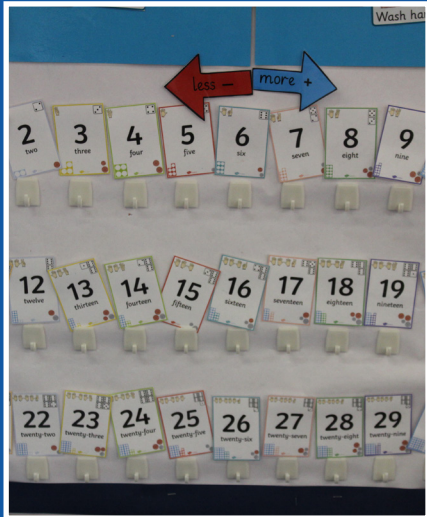

Welcome to Porters Grange Primary School & Nursery

Our School Routine

Our daily routine

First, we enter our classroom through this door.

We then collect our key ring with our name and face on.

We hang the key ring on a number on the number line in our classroom.

After, we sit on our carpet spaces ready for our carpet session.

Once our carpet session has finished, we have the choice to play indoors or outdoors. Our teachers teach us through play at this time, it's really fun!

We then line up for our lunch and play in the KS1 Playground.

Again, we then have the choice of playing indoors and outdoors.

Once we have finished our lunch and outdoor play, we then sit on the carpet for another carpet session.