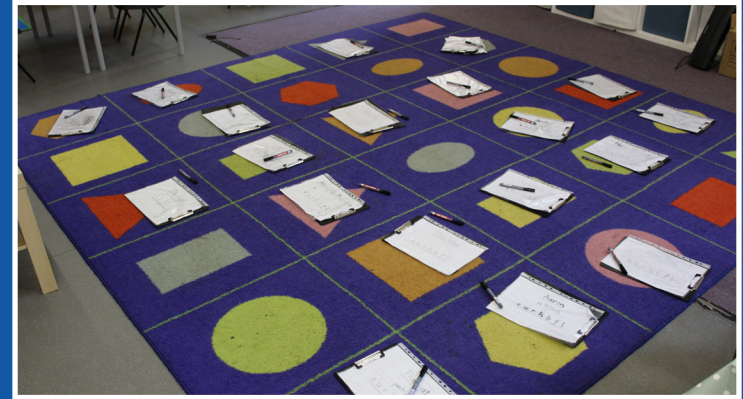

Welcome to Porters Grange Primary School & Nursery

Our School Routine

Our daily routine

First, we enter our classroom through this door.

We then collect our key ring with our name and face on.

We hang the key ring on a number on the number line in our classroom.

After, we sit on our carpet spaces ready for our carpet session.

Once our carpet session has finished, we have the choice to play indoors or outdoors. Our teachers teach us through play at this time, it's really fun!

We then line up for our lunch and play in the KS1 Playground.

Again, we then have the choice of playing indoors and outdoors.

Once we have finished our lunch and outdoor play, we then sit on the carpet for another carpet session.